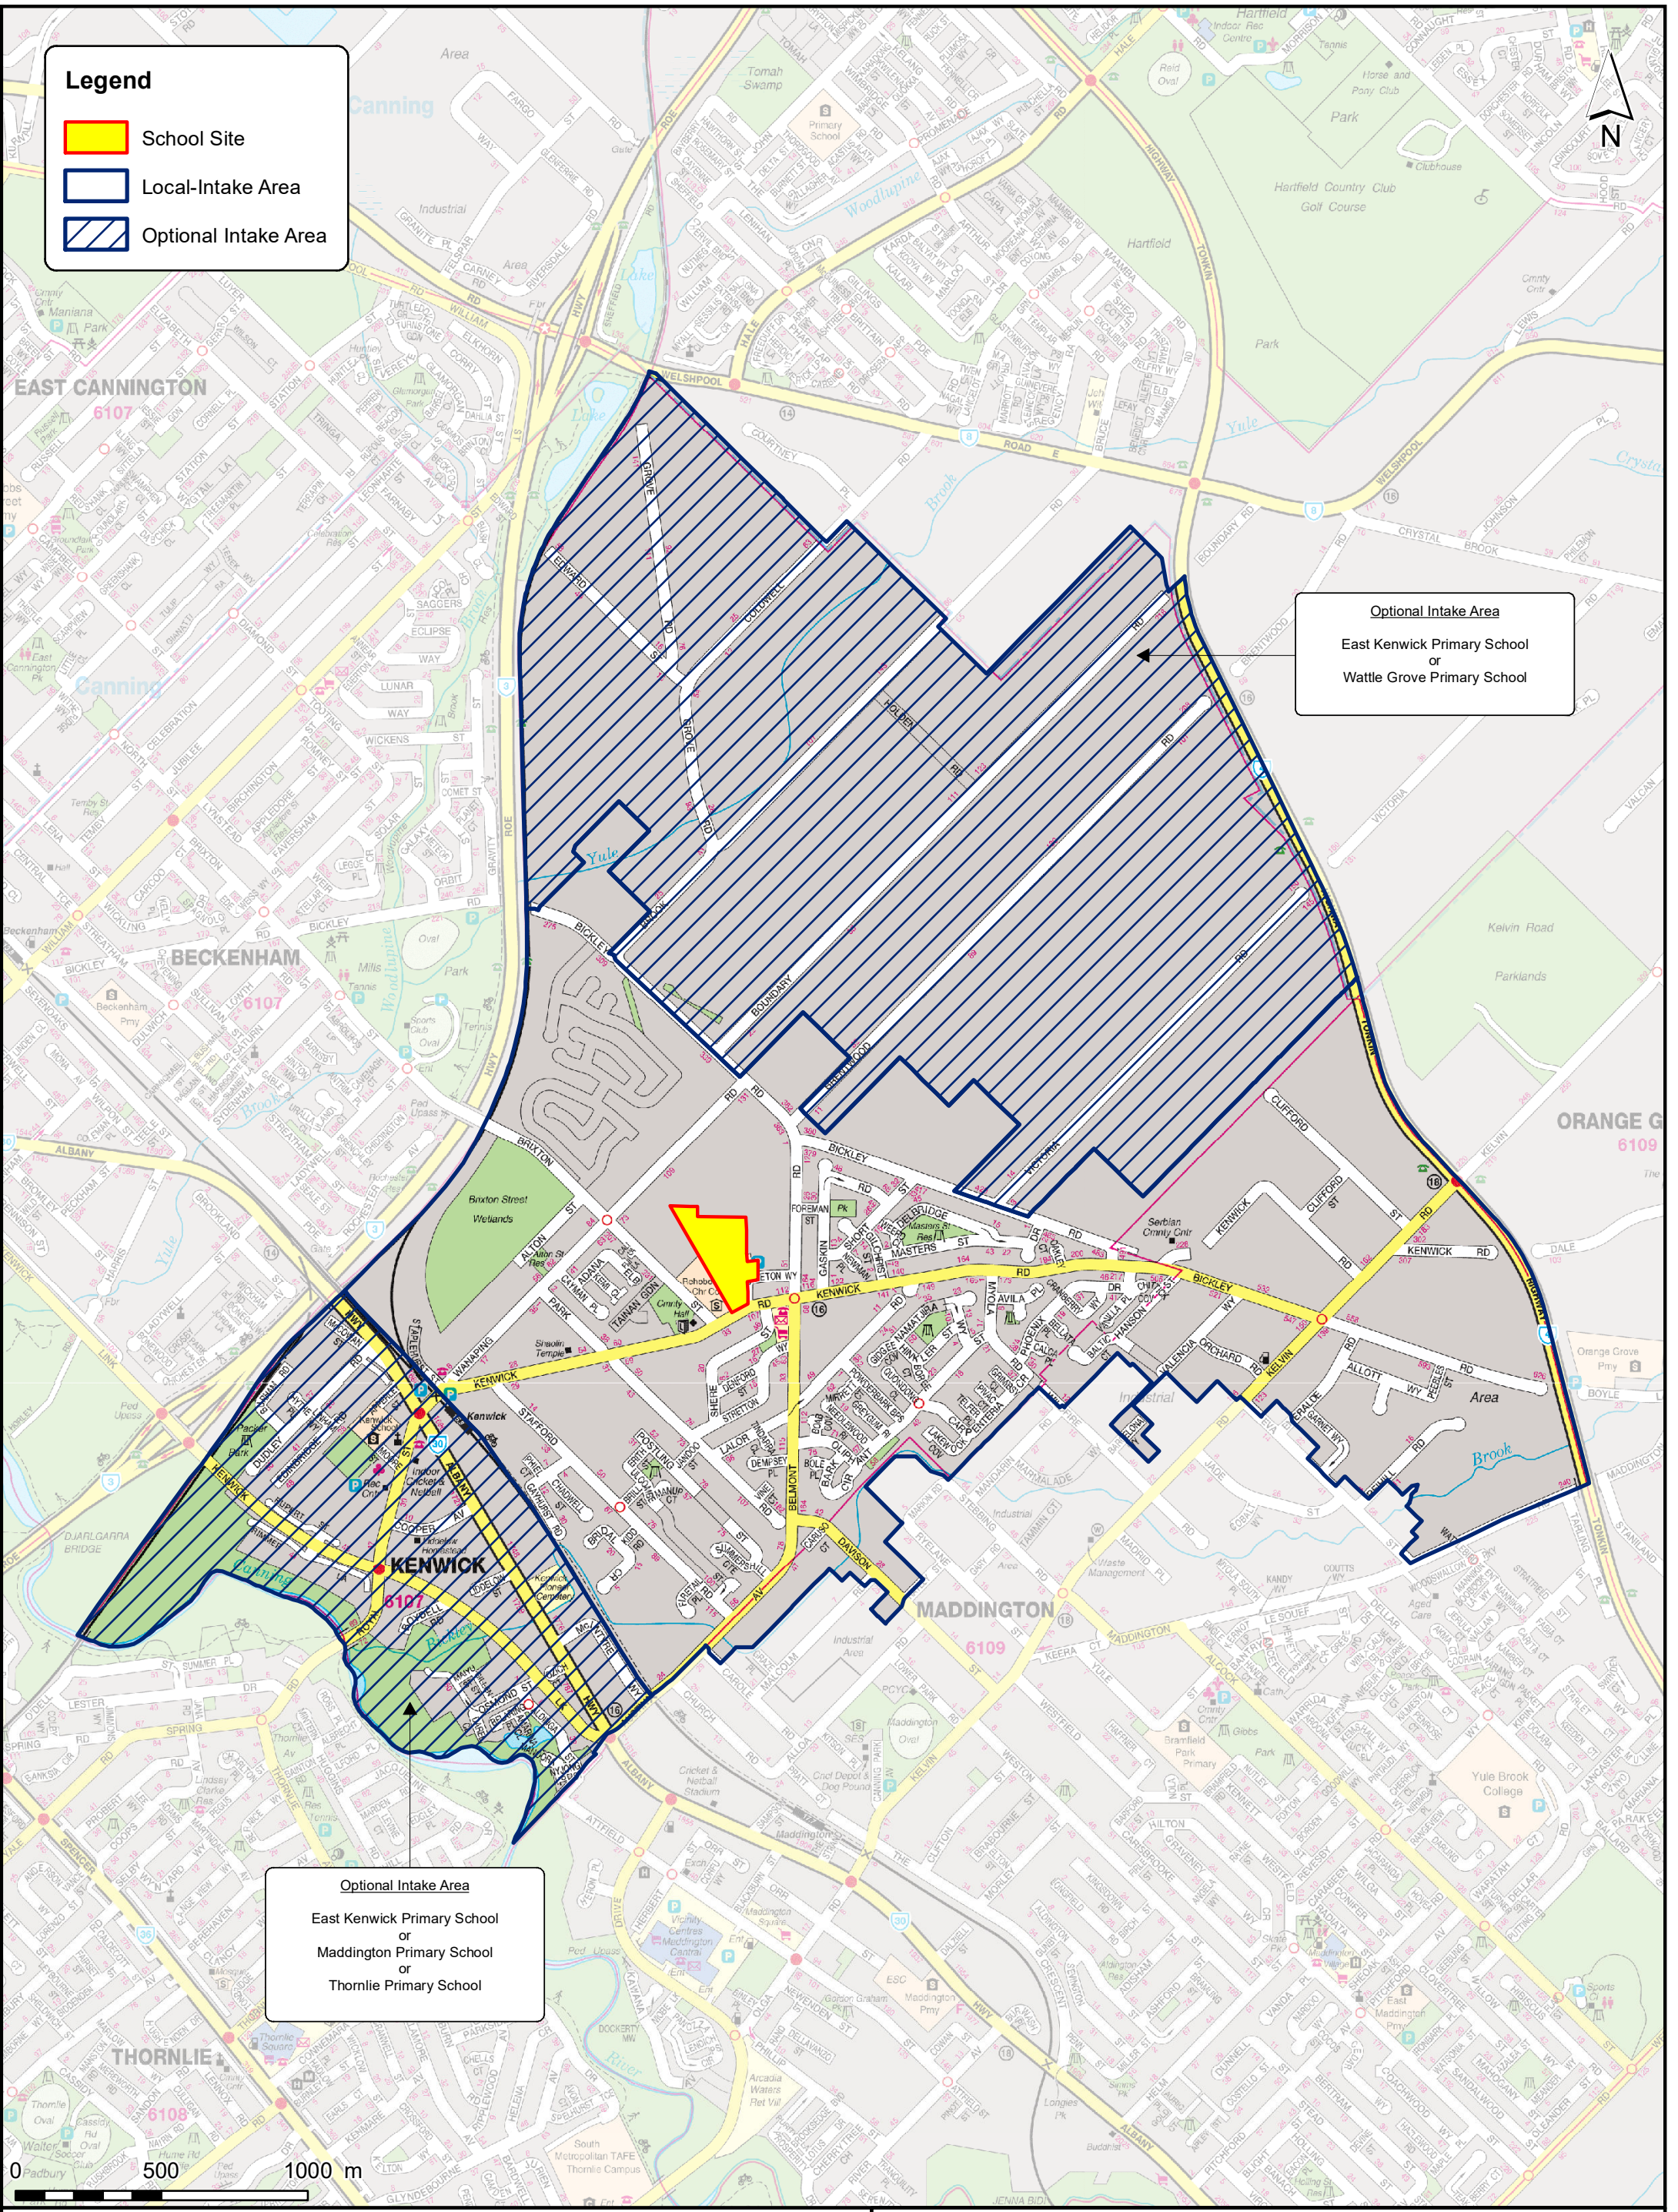

Legend

-  School Site
-  Local-Intake Area
-  Optional Intake Area

Optional Intake Area
 East Kenwick Primary School
 or
 Wattle Grove Primary School

Optional Intake Area
 East Kenwick Primary School
 or
 Maddington Primary School
 or
 Thornlie Primary School

This map is based on a written description of the local-intake area (LIA) for the school as published in the WA Government Gazette. Although the map closely represents the LIA description, for some houses near the boundary (especially on street corners), it may be necessary to refer to the written description. The street address of a residence is used to determine whether that dwelling is inside a particular LIA. The LIA description can be found in the Schools Online on the Department of Education website. While local-intake areas for most schools do not change from year to year, changes are made to local-intake areas as required. Such changes are published in the "WA Government Gazette" (usually in a December issue) and subsequently this map will be updated. For any enquiries contact Department of Education.

EAST KENWICK PRIMARY SCHOOL

SCHOOL CODE - 5634

Local-Intake Area boundary December 2019

Department of Education